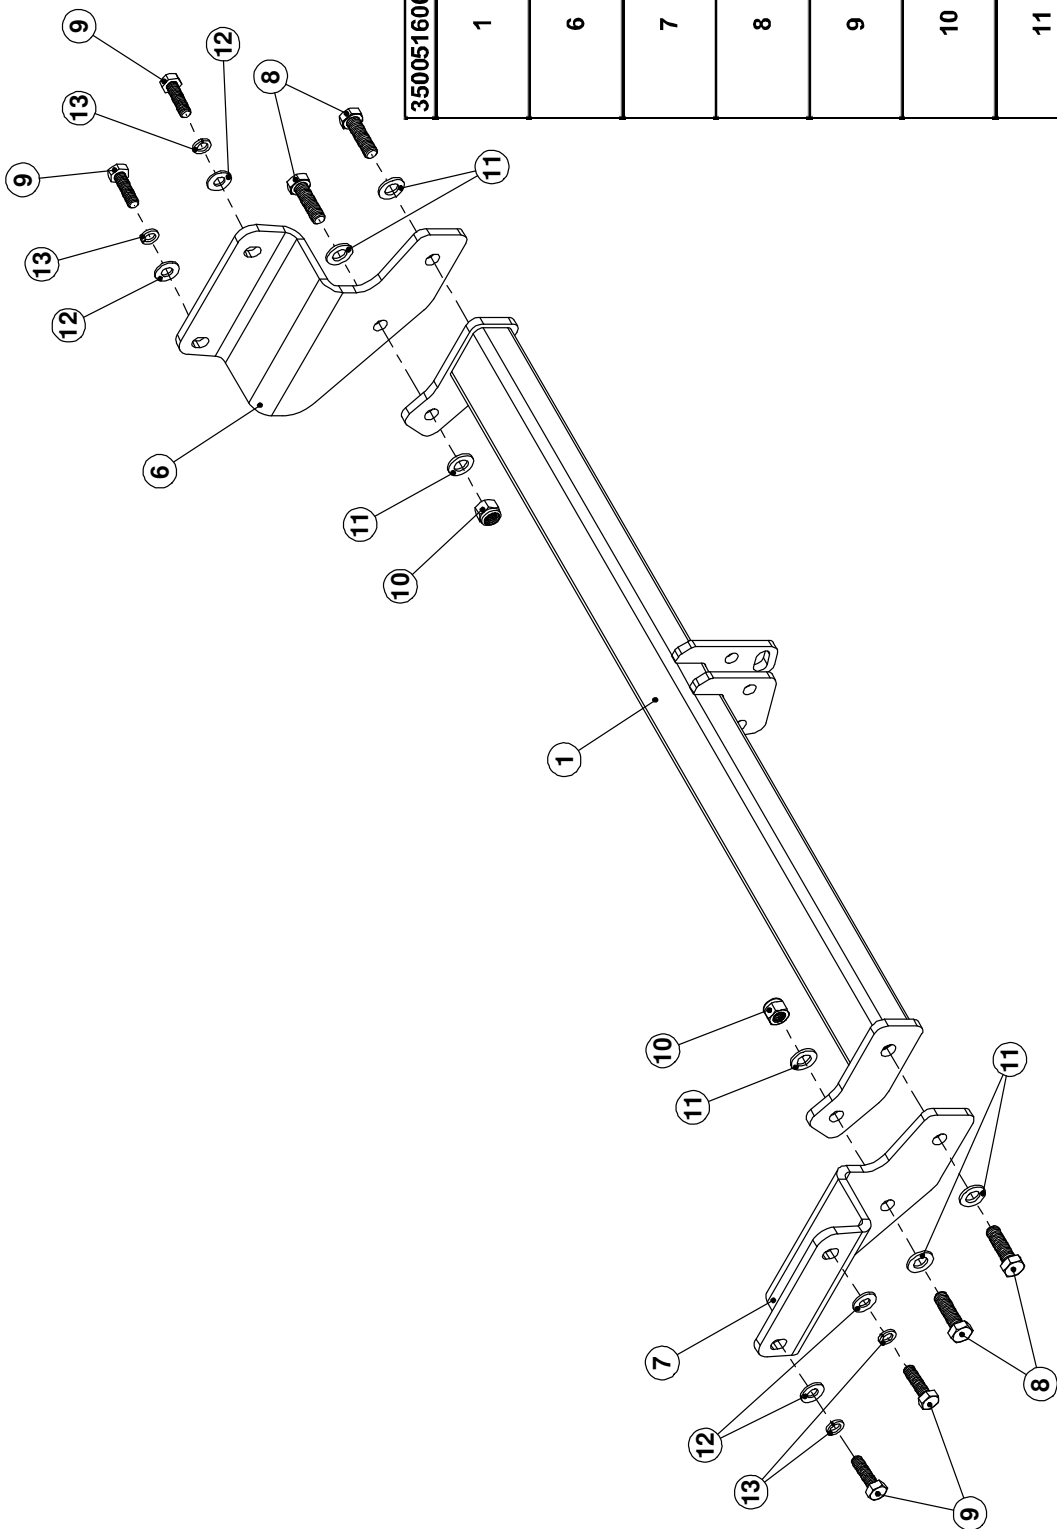

350051600001

1	1x	FBA 4085	
6	1x	FFJ 8362H	
7	1x	FFJ 8362V	
8	4x	M12x40 (8.8)	
9	4x	M10x1.25x35 (8.8)	
10	2x	M12.lock (8)	
11	6x	13x24x2	
12	4x	10.5x22x2	
13	4x	10.2	

18 05 2015