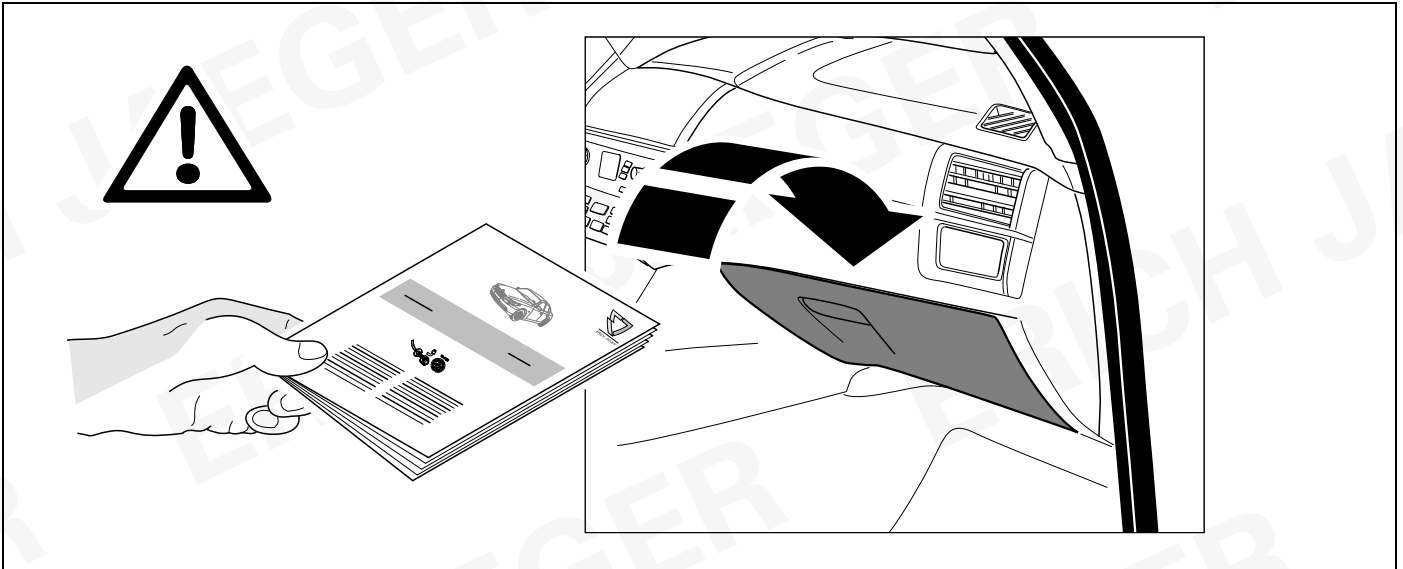

30 - 32

40

41

42

Status LED für Eigendiagnose

Status LED for self-diagnosis

Operation support

No CAN-Data =