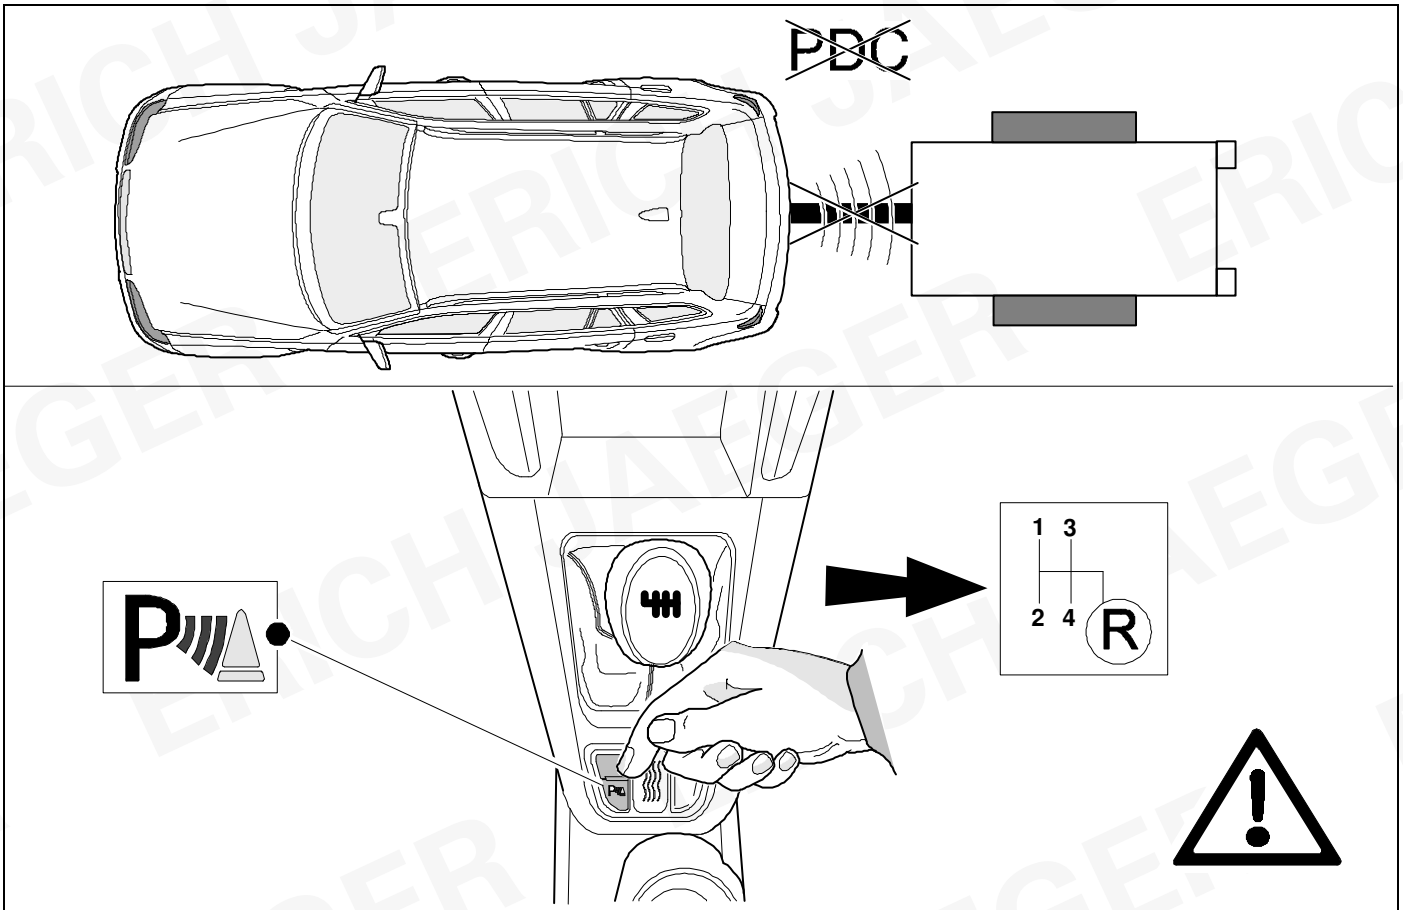

30 - 32

40

41

42

Status LED für Eigendiagnose

Status LED for self-diagnosis

Operation support

No CAN-Data =