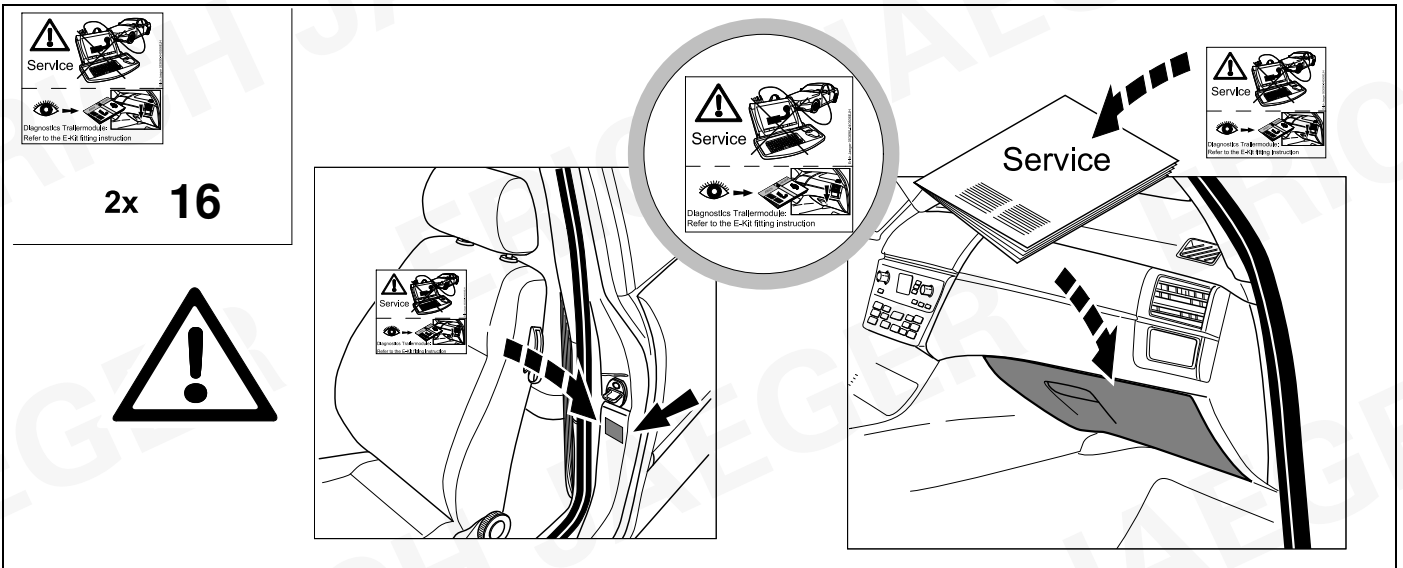

30 - 32

40

41

42

Status LED für Eigendiagnose

Status LED for self-diagnosis

Operation support

No CAN-Data =