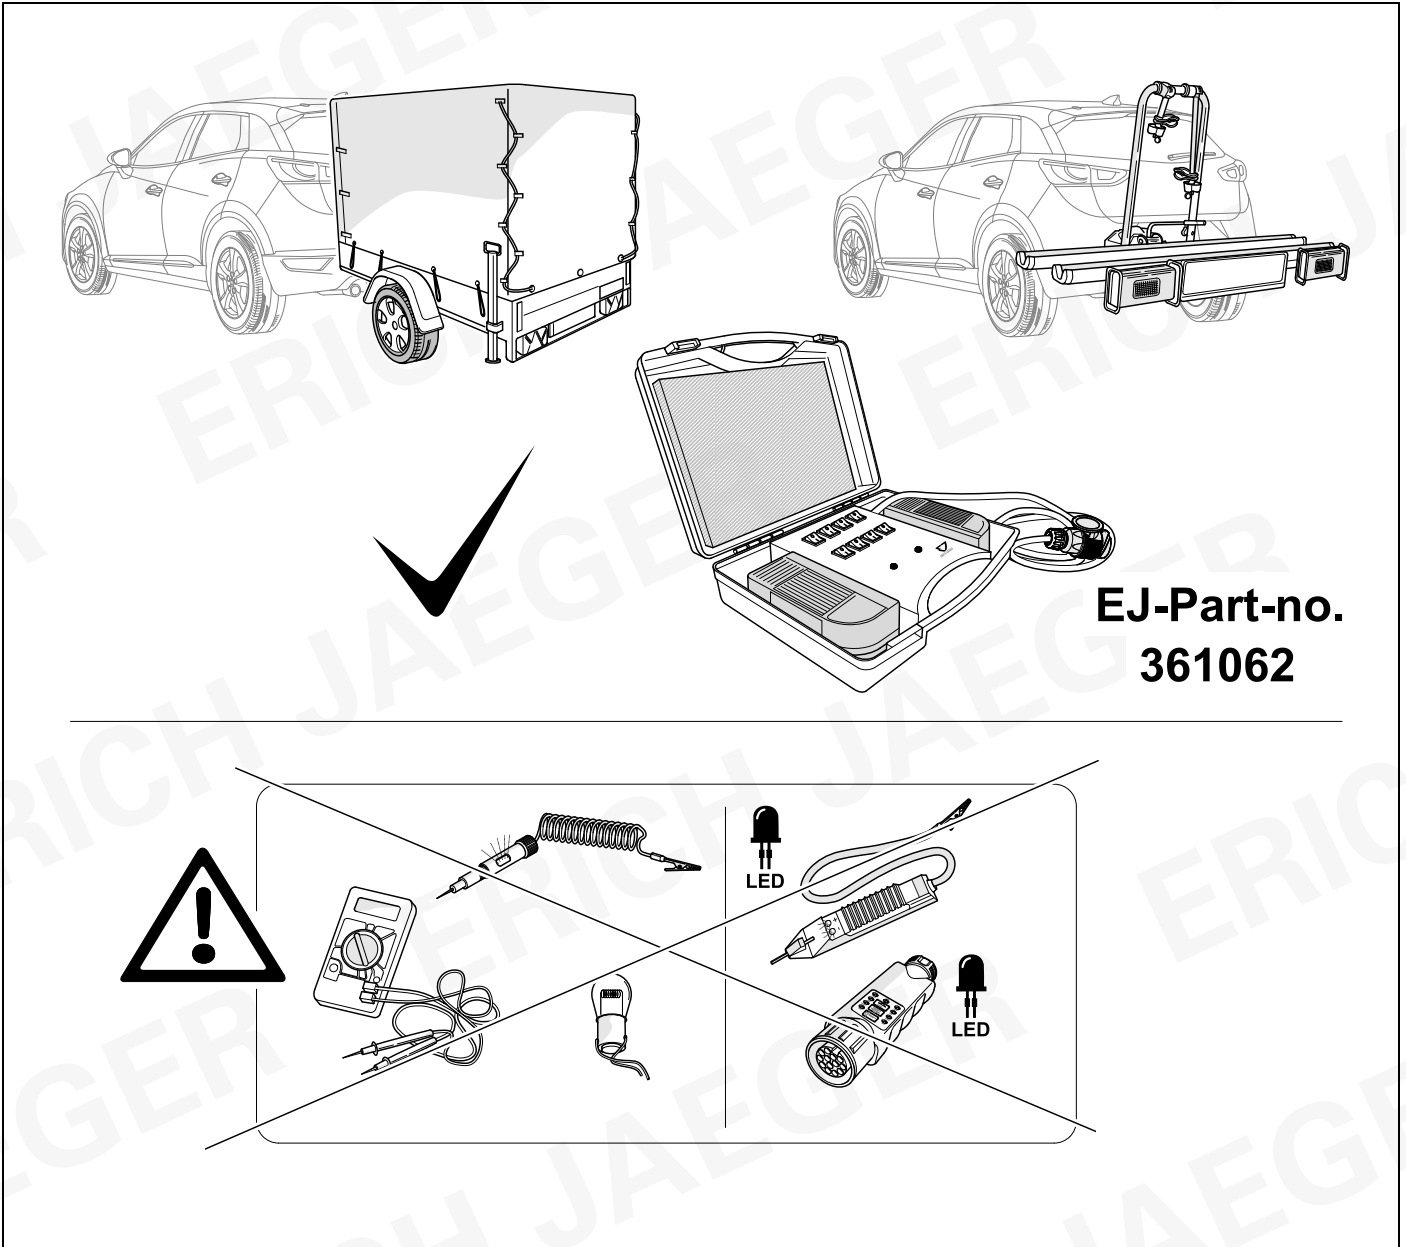

37 CHECK

**EJ-Part-no.
361062**

38 INFORMATION

30 - 32